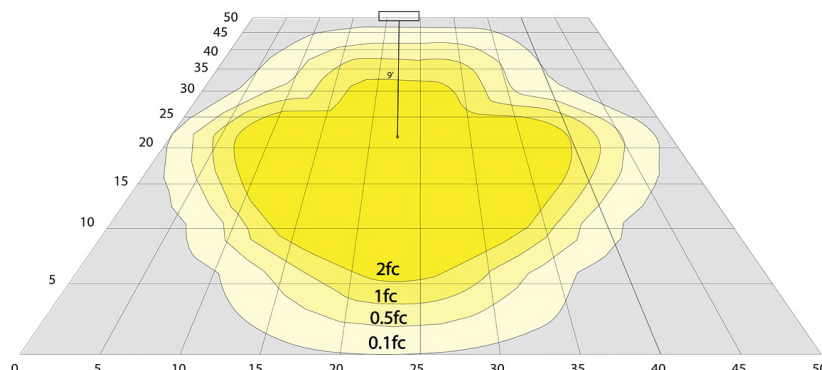

DIMENSIONS

14.44" (W) x 9.6" (H) x 6.14" (D)

SPECIFICATIONS TABLE

Model No	Wattage	Voltage	Lumens	Color Temperature	LPW
FCWPX-35W-MCTP	21W, 28W, 35W	120~277V	2835LM, 3780LM, 4725LM	30K, 40K, 50K	135
FCWPX-60W-MCTP	36W, 48W, 60W	120~277V	4860LM, 6400LM, 8100LM	30K, 40K, 50K	135
FCWPX-100W-MCTP	60W, 80W, 100W	120~277V	8100LM, 10800LM, 13500LM	30K, 40K, 50K	135

PHOTOMETRICS

BUD Rating: B0-U0-G1

Area 45'x 50' Mounting Height: 9'

OTHER VIEWS