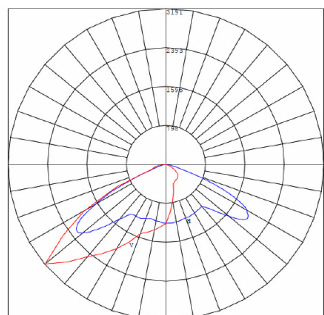

DIMENSIONS

14.44" (W) x 9.6" (H) x 6.14" (D)

SPECIFICATIONS TABLE

Model No	Wattage	Voltage	Lumens	Color Temperature	LPW
FCWPX-35W-MCTP	21W, 28W, 35W	120~277V	2835LM, 3780LM, 4725LM	30K, 40K, 50K	135
FCWPX-60W-MCTP	36W, 48W, 60W	120~277V	4860LM, 6400LM, 8100LM	30K, 40K, 50K	135
FCWPX-100W-MCTP	60W, 80W, 100W	120~277V	8100LM, 10800LM, 13500LM	30K, 40K, 50K	135

PHOTOMETRICS

BUD Rating: B0-U0-G1

Area 45'x 50' Mounting Height: 9'

OTHER VIEWS