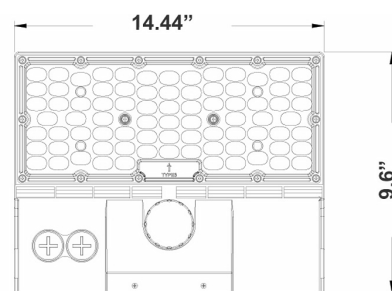

DIMENSIONS

14.44" (W) x 9.6" (H) x 6.14" (D)

SPECIFICATIONS TABLE

Model No	Wattage	Voltage	Lumens	Color Temperature	LPW
FCWPX-35W-MCTP	21W, 28W, 35W	120~277V	2835LM, 3780LM, 4725LM	30K, 40K, 50K	135
FCWPX-60W-MCTP	36W, 48W, 60W	120~277V	4860LM, 6400LM, 8100LM	30K, 40K, 50K	135
FCWPX-100W-MCTP	60W, 80W, 100W	120~277V	8100LM, 10800LM, 13500LM	30K, 40K, 50K	135

PHOTOMETRICS

BUD Rating: B0-U0-G1

Area 45'x 50' Mounting Height: 9'

OTHER VIEWS