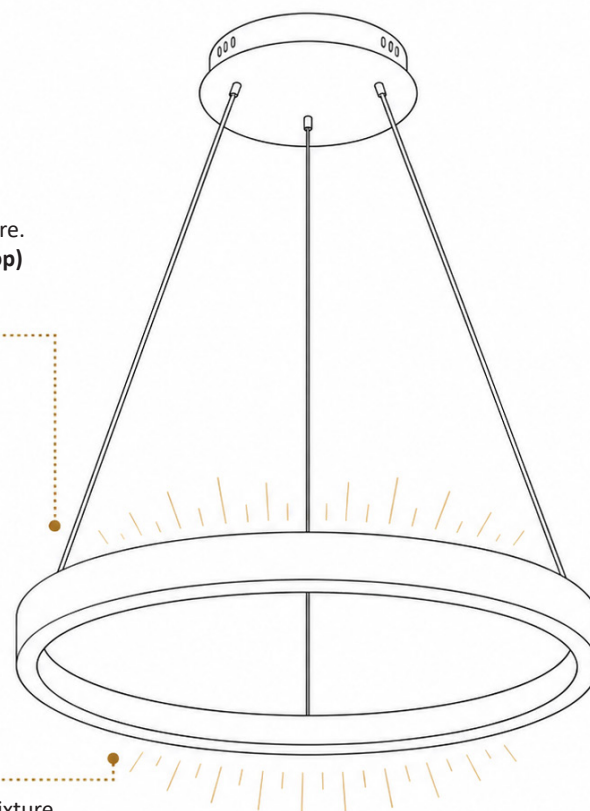

## DIMENSIONS

Model	Canopy (Diameter x Height)	Fixture (Diameter x Height)
HUDP-24D	10.25" x 1.63"	24.00" x 1.75"
HUDP-36D	13.75" x 1.75"	36.00" x 1.75"
HUDP-48D	13.75" x 1.75"	48.00" x 1.75"

### UP LIGHT

Uplight is emitted from the top edge of the fixture.  
Example: 20W /40W (Top)

### DOWN LIGHT

Downlight is emitted from the bottom surface of the fixture.  
Example: 20W /40W (Bottom)