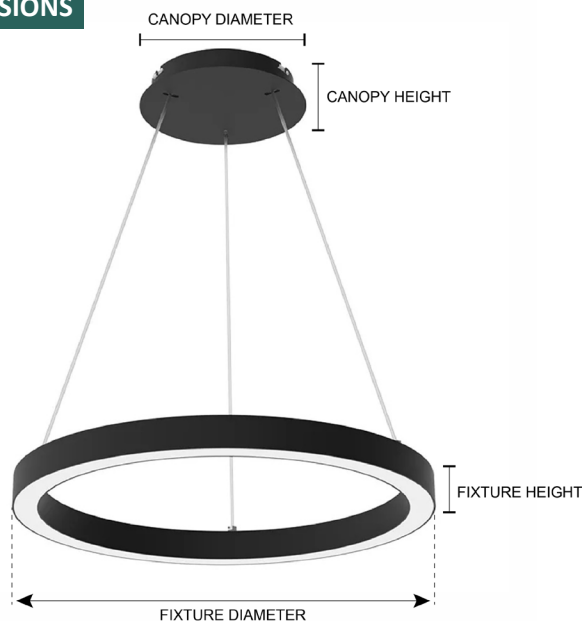

# LED Halo Pendant With Up/Down Lights

Search Code: SC96953

## ELECTRICAL

- Voltage: 120-277V AC 50/60Hz
- Wattage: Independent switches to control output for both up and down light
- Power Factor: >0.98
- LPW: 75 LM/W
- Aluminum housing available in a black or white finish
- Three 10FT Adjustable Suspension Cables
- Opal Polycarbonate Lens - Direct and Indirect Light
- Operating Temperature: 0°F to 104°F
- IP Rating: IP20

## DIMENSIONS

Model	Canopy (Diameter x Height)	Fixture (Diameter x Height)
HUDP-24D	10.25" x 1.63"	24.00" x 1.75"
HUDP-36D	13.75" x 1.75"	36.00" x 1.75"
HUDP-48D	13.75" x 1.75"	48.00" x 1.75"