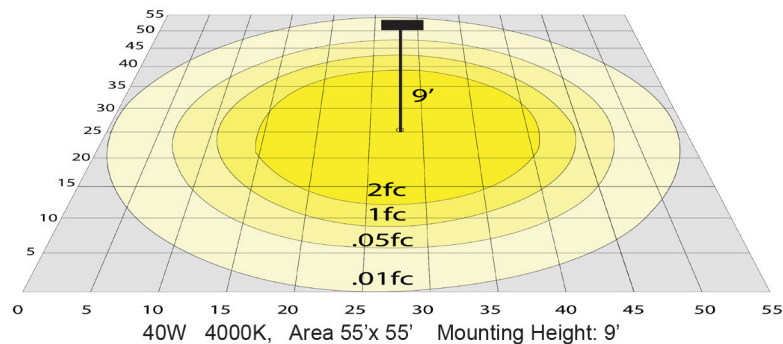

LED Halo Pendant With Up/Down Lights

Search Code: SC96953

PHOTOMETRICS

INFOGRAPHIC

Up & Down Light Control

- Full Power (Up & Down): Maximum illumination for complete space coverage
- Full Downlight / Soft Uplight: Strong task lighting with a subtle ambient ceiling glow
- Full Uplight / Soft Downlight: Enhanced ambient lighting with reduced direct output

Model	Lumens
HUDP-24D	1500LM 3000LM
HUDP-36D	3000LM 4500LM
HUDP-48D	4500LM 6000LM

UP LIGHT

Uplight is emitted from the top edge of the fixture.
Example: 20W /40W (Top)