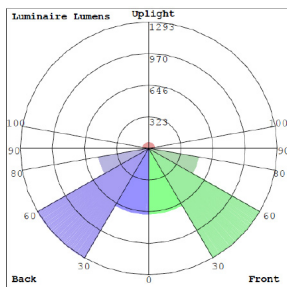

LED Halo Pendant With Up/Down Lights

Search Code: SC96953

PHOTOMETRICS

INFOGRAPHIC

Up & Down Light Control

- Full Power (Up & Down): Maximum illumination for complete space coverage
- Full Downlight / Soft Uplight: Strong task lighting with a subtle ambient ceiling glow
- Full Uplight / Soft Downlight: Enhanced ambient lighting with reduced direct output

Model	Lumens
HUDP-24D	1500LM 3000LM
HUDP-36D	3000LM 4500LM
HUDP-48D	4500LM 6000LM

UP LIGHT

Uplight is emitted from the top edge of the fixture.
Example: 20W /40W (Top)