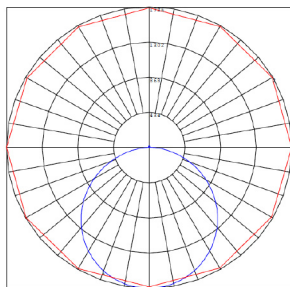

LED Halo Pendant With Up/Down Lights

Search Code: SC96953

PHOTOMETRICS

INFOGRAPHIC

Up & Down Light Control

- Full Power (Up & Down): Maximum illumination for complete space coverage
- Full Downlight / Soft Uplight: Strong task lighting with a subtle ambient ceiling glow
- Full Uplight / Soft Downlight: Enhanced ambient lighting with reduced direct output

Model	Lumens
HUDP-24D	1500LM 3000LM
HUDP-36D	3000LM 4500LM
HUDP-48D	4500LM 6000LM

UP LIGHT

Uplight is emitted from the top edge of the fixture.
Example: 20W /40W (Top)