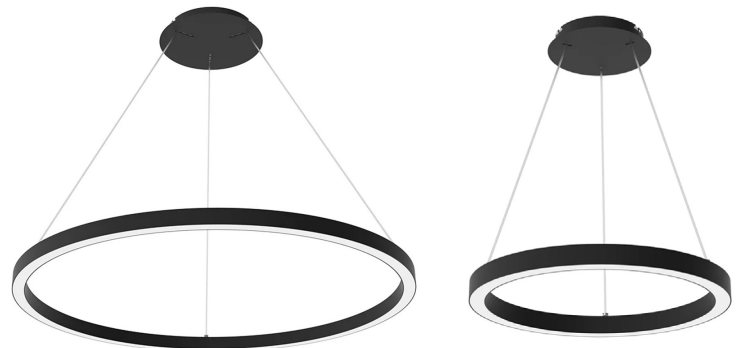

# LED Halo Pendant With Up/Down Lights

Search Code: SC96953

## ELECTRICAL

- Voltage: 120-277V AC 50/60Hz
- Wattage: Independent switches to control output for both up and down light
- Power Factor: >0.98
- LPW: 75 LM/W
- Aluminum housing available in a black or white finish
- Three 10FT Adjustable Suspension Cables
- Opal Polycarbonate Lens - Direct and Indirect Light
- Operating Temperature: 0°F to 104°F
- IP Rating: IP20

## DIMENSIONS

Model	Canopy (Diameter x Height)	Fixture (Diameter x Height)
HUDP-24D	10.25" x 1.63"	24.00" x 1.75"
HUDP-36D	13.75" x 1.75"	36.00" x 1.75"
HUDP-48D	13.75" x 1.75"	48.00" x 1.75"