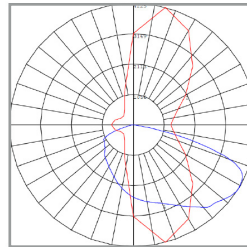

PHOTOMETRICS:

BUD Rating: B1-U1-G0