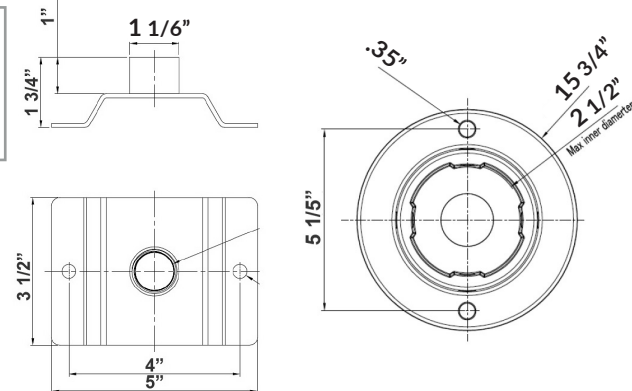

## BM DIMENSIONS:

(W) 5 1/2" x (H) 5 1/2"

## CAT DIMENSIONS:

(W) 15 3/4" x (H) 10 1/3"

## CM DIMENSIONS:

(W) 15 3/4" x (H) 4 3/5"

## PM DIMENSIONS:

(W) 15 3/4" x (D) 3" x (H) 1/2"