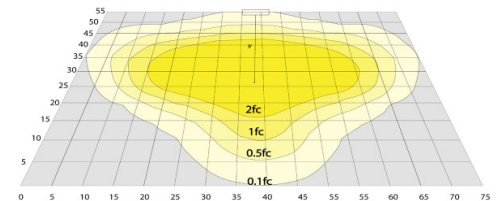

## PHOTOMETRICS:

BUD Rating: B1-U1-G0

20W 5000K, Area55'x75' Mounting Height: 9'