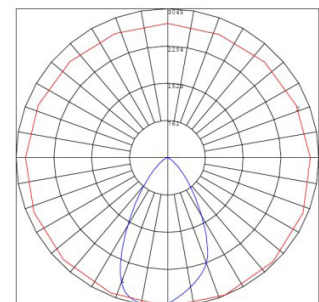

RGBW LED LANDSCAPE FLOOD LIGHT

SEARCH CODE: SC43738

FEATURES:

- Color Temperatures: RGBW Seletable Trough Phone App
- 720 Lumens
- This Fixture is Bluetooth mesh Enabled
- Bluetooth Connection Range: Approximately 30 feet (10 meters). Maximum Communication Range Will Vary Depending On Obstacles (Person, Metal, Wall, etc.) Or Electromagnetic Environment.
- Die-cast Aluminum Housing with Powder Coat Finish (Dark Bronze).
- Solid State Lighting Technology for Long Life, No Maintenance Needed and High-Efficiency.
- Suitable for Wet Locations
- Rotatable Shroud with Set Screw

DIMENSIONS:

(H) 7 1/3" x (W) 6 1/4" x (D) 4 1/2"

SMART APP:

WARRANTY & LISTINGS:

- 5-year warranty
- 50,000 Hour Lifespan
- IP65 Rated

ELECTRICAL:

- Operating Temperature: 0°F to 104°F
- Voltage: 120-277V
- Power Factor: >0.9
- Input current: 1A Max
- Efficacy: 48LPW
- High Conductive Aluminum LED Board
- Dimmable: Non Dimmable
- Color Rendering Index: CRI ≥ 80
- Beam Angle: 60°

ACCESSORIES INCLUDED:

- 8-1/2" PC Spike (1/2" Threaded Knuckle Stem)

PHOTOMETRICS:

BUG Rating: B2-U0-G0

SPECIFICATIONS:

Product Code	Wattage	Lumens	Color Temperature	Dimensions
FLDRGBW-15W-BZ-KN	15W	720LM	RGBW	(H) 7 1/3" x (W) 6 1/4" x (D) 4 1/2"