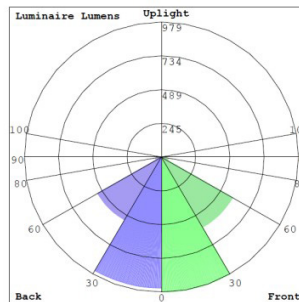

RGBW LED LANDSCAPE FLOOD LIGHT

SEARCH CODE: SC43738

FEATURES:

- Color Temperatures: RGBW Seletable Trough Phone App
- 720 Lumens
- This Fixture is Bluetooth mesh Enabled
- Bluetooth Connection Range: Approximately 30 feet (10 meters). Maximum Communication Range Will Vary Depending On Obstacles (Person, Metal, Wall, etc.) Or Electromagnetic Environment.
- Die-cast Aluminum Housing with Powder Coat Finish (Dark Bronze).
- Solid State Lighting Technology for Long Life, No Maintenance Needed and High-Efficiency.
- Suitable for Wet Locations
- Rotatable Shroud with Set Screw

DIMENSIONS:

(H) 7 1/3" x (W) 6 1/4" x (D) 4 1/2"

SMART APP:

WARRANTY & LISTINGS:

- 5-year warranty
- 50,000 Hour Lifespan
- IP65 Rated

ELECTRICAL:

- Operating Temperature: 0°F to 104°F
- Voltage: 120-277V
- Power Factor: >0.9
- Input current: 1A Max
- Efficacy: 48LPW
- High Conductive Aluminum LED Board
- Dimmable: Non Dimmable
- Color Rendering Index: CRI ≥ 80
- Beam Angle: 60°

ACCESSORIES INCLUDED:

- 8-1/2" PC Spike (1/2" Threaded Knuckle Stem)

PHOTOMETRICS:

BUG Rating: B2-U0-G0

SPECIFICATIONS:

Product Code	Wattage	Lumens	Color Temperature	Dimensions
FLDRGBW-15W-BZ-KN	15W	720LM	RGBW	(H) 7 1/3" x (W) 6 1/4" x (D) 4 1/2"