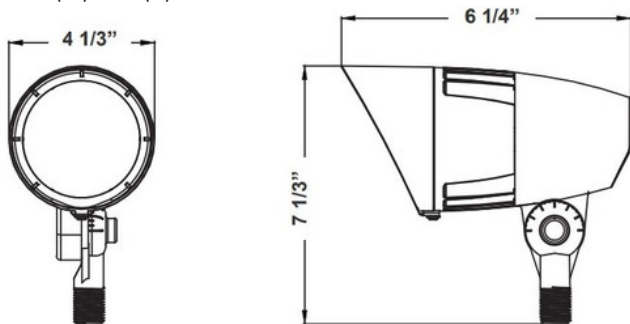

RGBW LED LANDSCAPE FLOOD LIGHT

SEARCH CODE: SC43738

FEATURES:

- Color Temperatures: RGBW Seletable Trough Phone App
- 720 Lumens
- This Fixture is Bluetooth mesh Enabled
- Bluetooth Connection Range: Approximately 30 feet (10 meters). Maximum Communication Range Will Vary Depending On Obstacles (Person, Metal, Wall, etc.) Or Electromagnetic Environment.
- Die-cast Aluminum Housing with Powder Coat Finish (Dark Bronze).
- Solid State Lighting Technology for Long Life, No Maintenance Needed and High-Efficiency.
- Suitable for Wet Locations
- Rotatable Shroud with Set Screw

DIMENSIONS:

(H) 7 1/3" x (W) 6 1/4" x (D) 4 1/2"

SMART APP:

WARRANTY & LISTINGS:

- 5-year warranty
- 50,000 Hour Lifespan
- IP65 Rated

ELECTRICAL:

- Operating Temperature: 0°F to 104°F
- Voltage: 120-277V
- Power Factor: >0.9
- Input current: 1A Max
- Efficacy: 48LPW
- High Conductive Aluminum LED Board
- Dimmable: Non Dimmable
- Color Rendering Index: CRI ≥ 80
- Beam Angle: 60°

ACCESSORIES INCLUDED:

- 8-1/2" PC Spike (1/2" Threaded Knuckle Stem)

PHOTOMETRICS:

BUG Rating: B2-U0-G0

SPECIFICATIONS:

Product Code	Wattage	Lumens	Color Temperature	Dimensions
FLDRGBW-15W-BZ-KN	15W	720LM	RGBW	(H) 7 1/3" x (W) 6 1/4" x (D) 4 1/2"