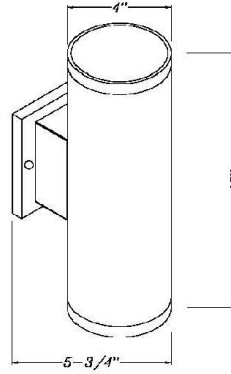

Specifications

- Housing Die-cast aluminum
- Outdoor Wall Cylinders
- Finish: Bronze & Brushed Nickel
- LED: COB technology with prismatic reflector and frosted lens
- Input voltage: 120V
- Wattage: 15W (Down light); 20W(Up/Down light, 10W per end)
- Beam angle: 40 for each side
- CRI: >80
- Ultra slim at 18mm
- IP65, providing a reliable weather-tight seal

Up/Down Light

Down Light

Up/Down Light

Down Light

LED Cylinder Lights, 120V
Quick Search Code: S17998

Product No	Description
 WMC-DL-15W-30K-BR	15W 1144LM 3000K 4" Dia. x 8" H. Downlight
 WMC-DL-15W-50K-BR	15W 1144LM 5000K 4" Dia. x 8" H. Downlight
 WMC-UDL-20W-30K-BR	20W 1667LM 3000K 4" Dia. x 12" H. Up/Down
 WMC-UDL-20W-50K-BR	20W 1667LM 5000K 4" Dia. x 12" H. Up/Down
 WMC-DL-15W-30K-BN	15W 1144LM 3000K 4" Dia. x 8" H. Downlight
 WMC-DL-15W-50K-BN	15W 1144LM 5000K 4" Dia. x 8" H. Downlight
 WMC-UDL-20W-30K-BN	20W 1667LM 3000K 4" Dia. x 12" H. Up/Down
 WMC-UDL-20W-50K-BN	20W 1667LM 5000K 4" Dia. x 12" H. Up/Down

15W Dimensions

4" x 8" x 5.75"

20W Dimensions

4" x 12" x 5.75"

Application