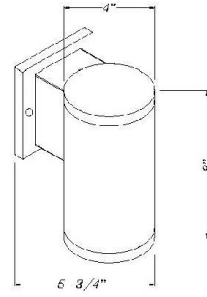

Specifications

- Housing Die-cast aluminum
- Outdoor Wall Cylinders
- Finish: Bronze & Brushed Nickel
- LED: COB technology with prismatic reflector and frosted lens
- Input voltage: 120V
- Wattage: 15W (Down light); 20W(Up/Down light, 10W per end)
- Beam angle: 40 for each side
- CRI: >80
- Ultra slim at 18mm
- IP65, providing a reliable weather-tight seal

Up/Down Light

Down Light

Up/Down Light

Down Light

LED Cylinder Lights, 120V
Quick Search Code: S17998

Product No	Description
 WMC-DL-15W-30K-BR	15W 1144LM 3000K 4" Dia. x 8" H. Downlight
 WMC-DL-15W-50K-BR	15W 1144LM 5000K 4" Dia. x 8" H. Downlight
 WMC-UDL-20W-30K-BR	20W 1667LM 3000K 4" Dia. x 12" H. Up/Down
 WMC-UDL-20W-50K-BR	20W 1667LM 5000K 4" Dia. x 12" H. Up/Down
 WMC-DL-15W-30K-BN	15W 1144LM 3000K 4" Dia. x 8" H. Downlight
 WMC-DL-15W-50K-BN	15W 1144LM 5000K 4" Dia. x 8" H. Downlight
 WMC-UDL-20W-30K-BN	20W 1667LM 3000K 4" Dia. x 12" H. Up/Down
 WMC-UDL-20W-50K-BN	20W 1667LM 5000K 4" Dia. x 12" H. Up/Down

15W Dimensions

4" x 8" x 5.75"

20W Dimensions

4" x 12" x 5.75"

Application